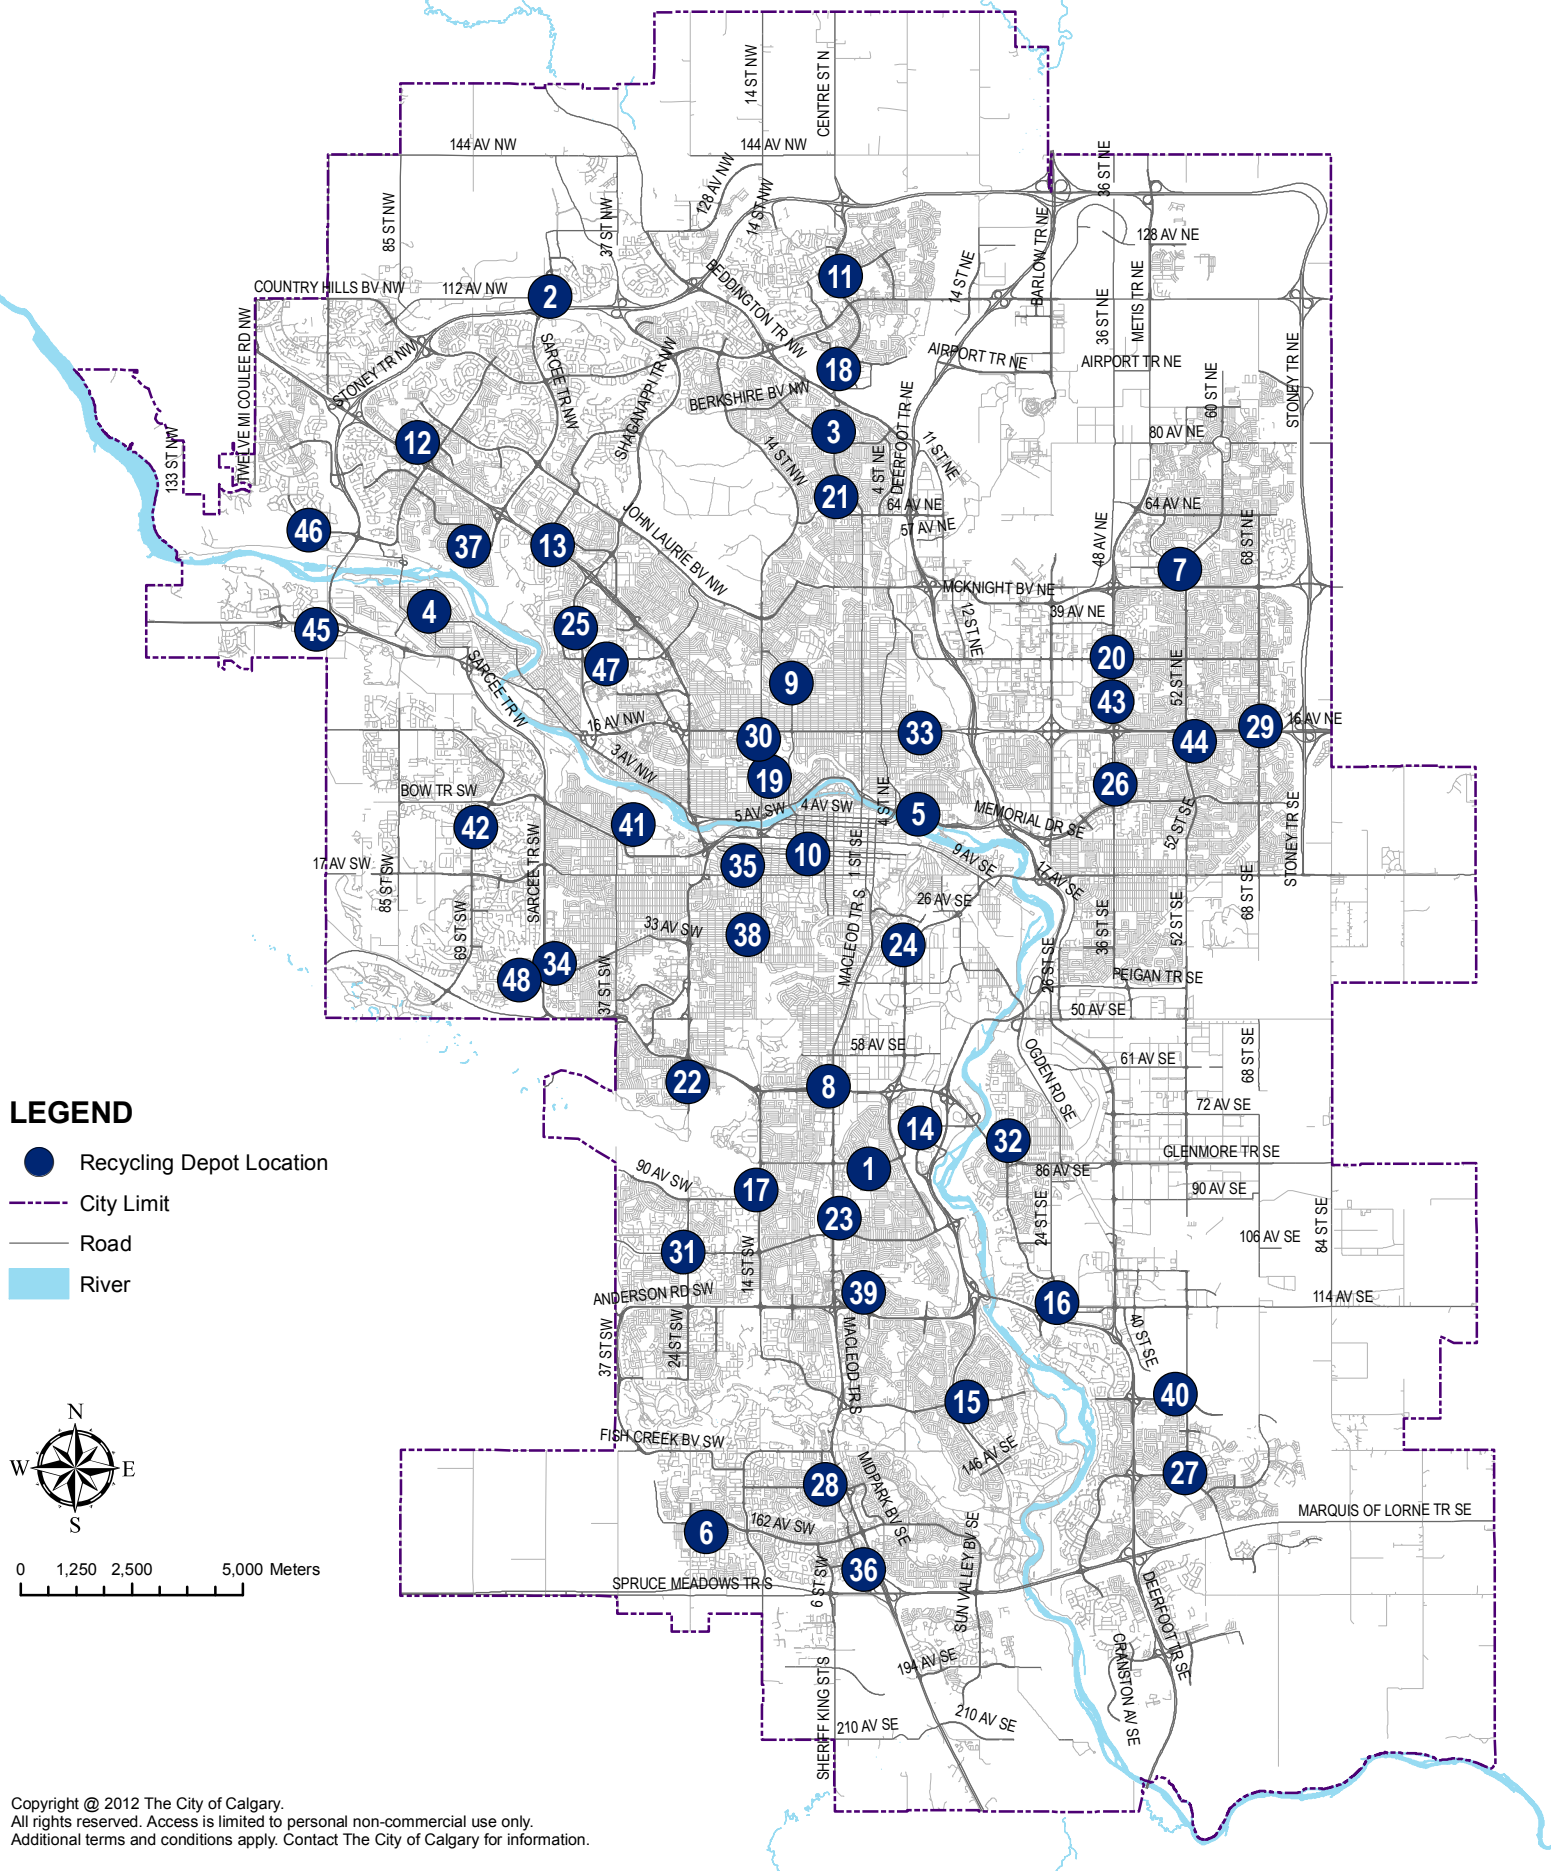

RECYCLING DEPOT LOCATIONS

Community Recycling Depot Locations

1)	Acadia 383 Heritage Dr. S.E.	(Southeast corner of Acadia Shopping Centre)
2)	Beacon Hill 11320 Sarcee Tr. N.W.	(West side of Home Depot parking lot)
3)	Beddington 8120 Beddington Blvd. N.W.	(Northeast corner of Safeway parking lot)
4)	Bowness 7937 43 Ave. N.W.	(North side of old Safeway parking lot)
5)	Bridgeland 7 11 St. N.E.	(East side of the Rehabilitation Society parking lot)
6)	Bridlewood 2335 162 Ave. S.W.	(Behind medical clinic)
7)	Castleridge 55 Castleridge Blvd. N.E.	(North side of Safeway parking lot)
8)	Chinook 6455 Macleod Tr. S.W.	(Southwest corner of Chinook Shopping Centre parking lot)
9)	Confederation Park 2807 10 St. N.W.	(North side of Rosemont Community Assoc. parking lot)
10)	Connaught 813 11 Ave. S.W.	(East side of Safeway)
11)	Country Hills 11622 Harvest Hills Blvd. N.E.	(North side of North Pointe Park N' Ride)
12)	Crowfoot 90 Crowfoot Way N.W.	(South side of Rona parking lot)
13)	Dalhousie Station 5005 Dalhousie Dr. N.W.	(Southeast side of parking lot)
14)	Deerfoot Meadows 100, 20 Heritage Meadows Way S.E.	(Northwest corner of Superstore parking lot)
15)	Deer Valley 1221 Canyon Meadows Dr. S.E.	(North side of mall parking lot)
16)	Douglasdale 11520 24 St. S.E.	(Behind Sobeys)
17)	Glenmore Landing 1600 90 Ave. S.W.	(Northeast corner of Safeway parking lot)
18)	Harvest Hills 9650 Harvest Hills Blvd. N.E.	(South of the T & T Supermarket)
19)	Hillhurst/Sunnyside 1320 Fifth Ave. N.W.	(East side of community association parking lot)
20)	Horizon 3550 32 Ave. N.E.	(Southeast corner of Safeway parking lot)
21)	Huntington Hills 7020 Fourth St. N.W.	(Superstore parking lot)
22)	Lakeview 6449 Crowchild Tr. S.W.	(East side of IGA parking lot)
23)	Macleod 9630 Macleod Tr. S.E.	(North side of Rona parking lot)
24)	Manchester Dartmouth Road	(Dartmouth Road, between 30 and 34 Avenue)
25)	Market Mall 3625 Shaganappi Tr. N.W.	(Northeast corner of parking lot)
26)	Marlborough 500 block of 36 St. N.E.	(West side of mall parking lot, along 36 Street N.E.)
27)	McKenzie Towne 20 McKenzie Towne Ave. S.E.	(Southeast side of Sobeys parking lot)
28)	Millrise 150 Millrise Blvd. S.W.	(East side of Sobeys parking lot)
29)	Monterey 2220 68 St. N.E.	(Southwest corner of Co-op parking lot)
30)	North Hill 1901 16 Ave. N.W.	(East side of mall parking lot)
31)	Oakridge 2580 Southland Dr. S.W.	(Northwest side of Co-op parking lot, behind shopping centre)
32)	Ogden 7740 18 St. S.E.	(West side of Safeway parking lot)
33)	Renfrew 16 Ave. & Russet Rd. N.E.	(Renfrew Athletic Park)
34)	Richmond Square 3915 51 St. S.W.	(North side of parking lot)
35)	Scarboro 15 Ave. & 16 St. S.W.	(Southwest side of Tennis Club)
36)	Shawnessy 390 Shawville Blvd. S.E.	(West side of Home Depot parking lot)
37)	Silver Springs 5720 Silver Springs Blvd. N.W.	