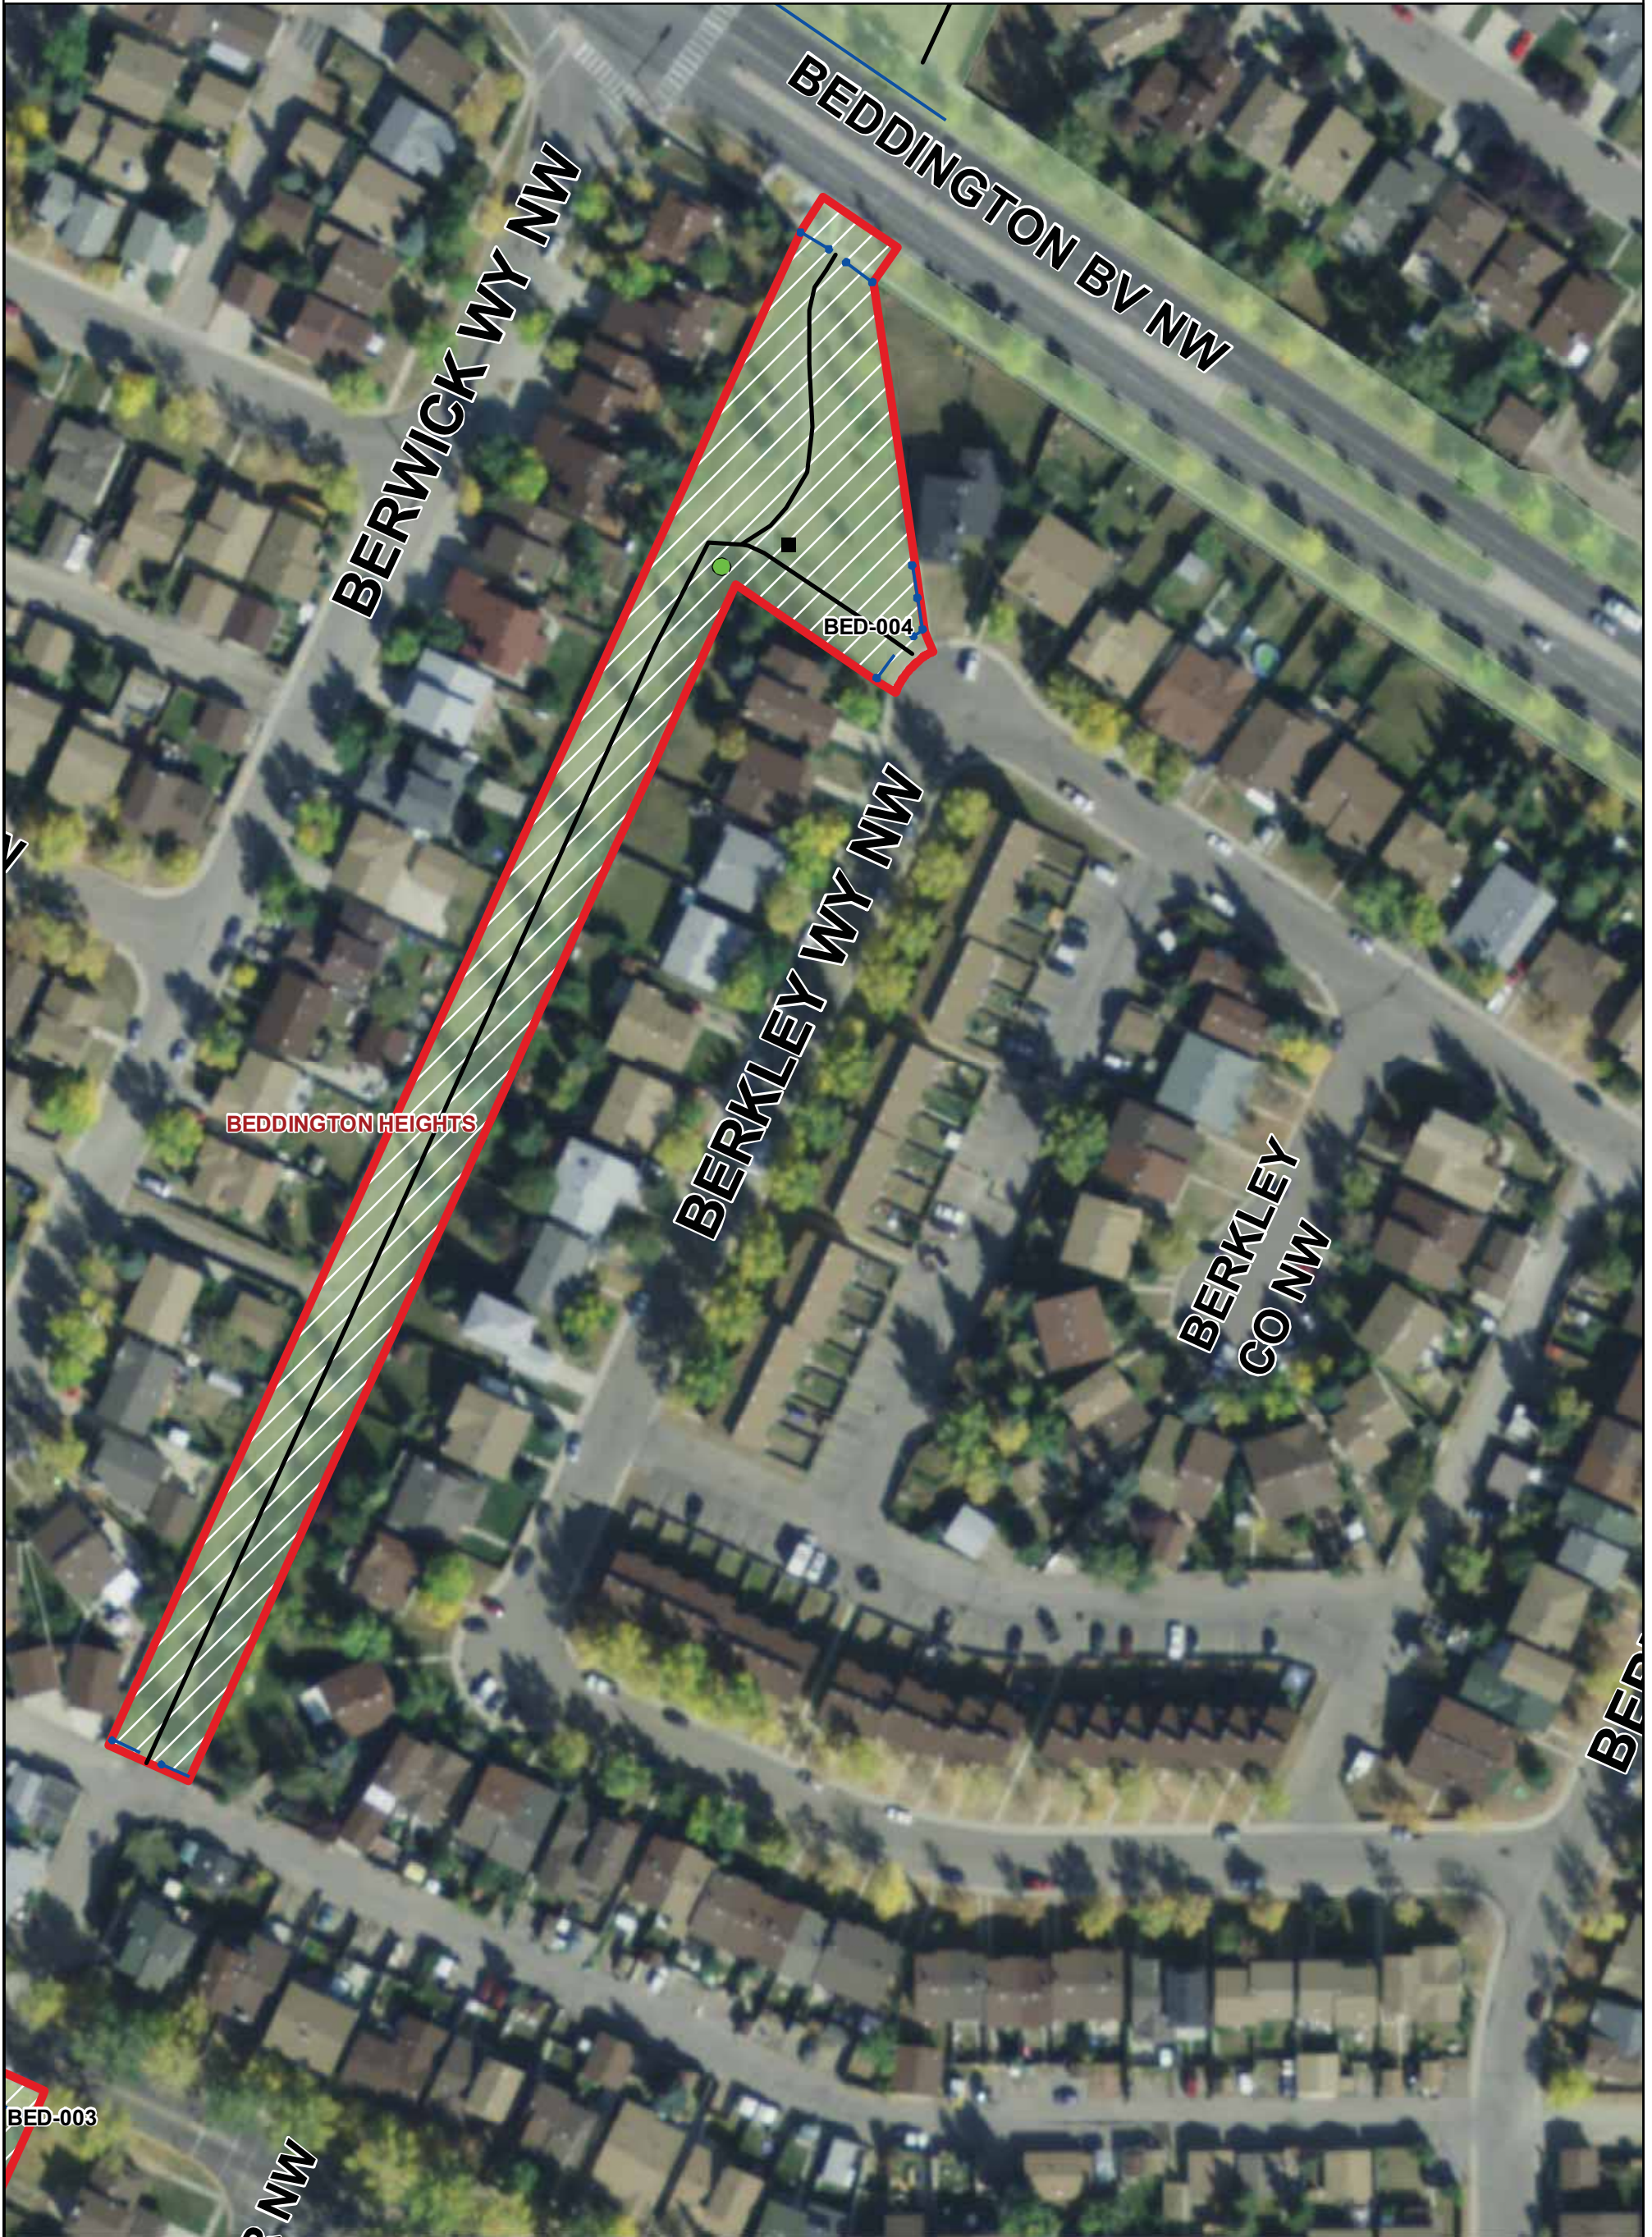

BEDDINGTON HEIGHTS OFF LEASH AREA (BED-004)

BED-003

THE CITY OF
CALGARY
INFRASTRUCTURE &
INFORMATION SERVICES

THIS MAP WAS PRODUCED BY:
CITY OF CALGARY PARKS
COPYRIGHT 2010 The City of Calgary
ALL RIGHTS RESERVED. NO PART OF THIS MAP MAY BE REPRODUCED IN ANY FORM
OR BY ANY MEANS WITHOUT THE WRITTEN CONSENT OF THE CITY OF CALGARY
AND APPROPRIATE LICENCE AGREEMENT. THE CITY OF CALGARY PROVIDES THIS
INFORMATION IN GOOD FAITH, BUT PROVIDES NO WARRANTY NOR ACCEPTS ANY
LIABILITY ARISING FROM INCORRECT, INCOMPLETE OR MISLEADING INFORMATION
OR ITS IMPROPER USE. INFORMATION IS MAINTAINED ON A REGULAR BASIS.
November 4, 2010
2010-147-OLA.mxd

Legend

- Dog Off Leash Sign
- ★ No Dogs Sign
- Garbage Bins
- Chain Link Fence
- —●— Post and Cable Fence
- P Parking Lot
- Pathway
- Off Leash Areas
- Golf Course
- Playground
- Playfields