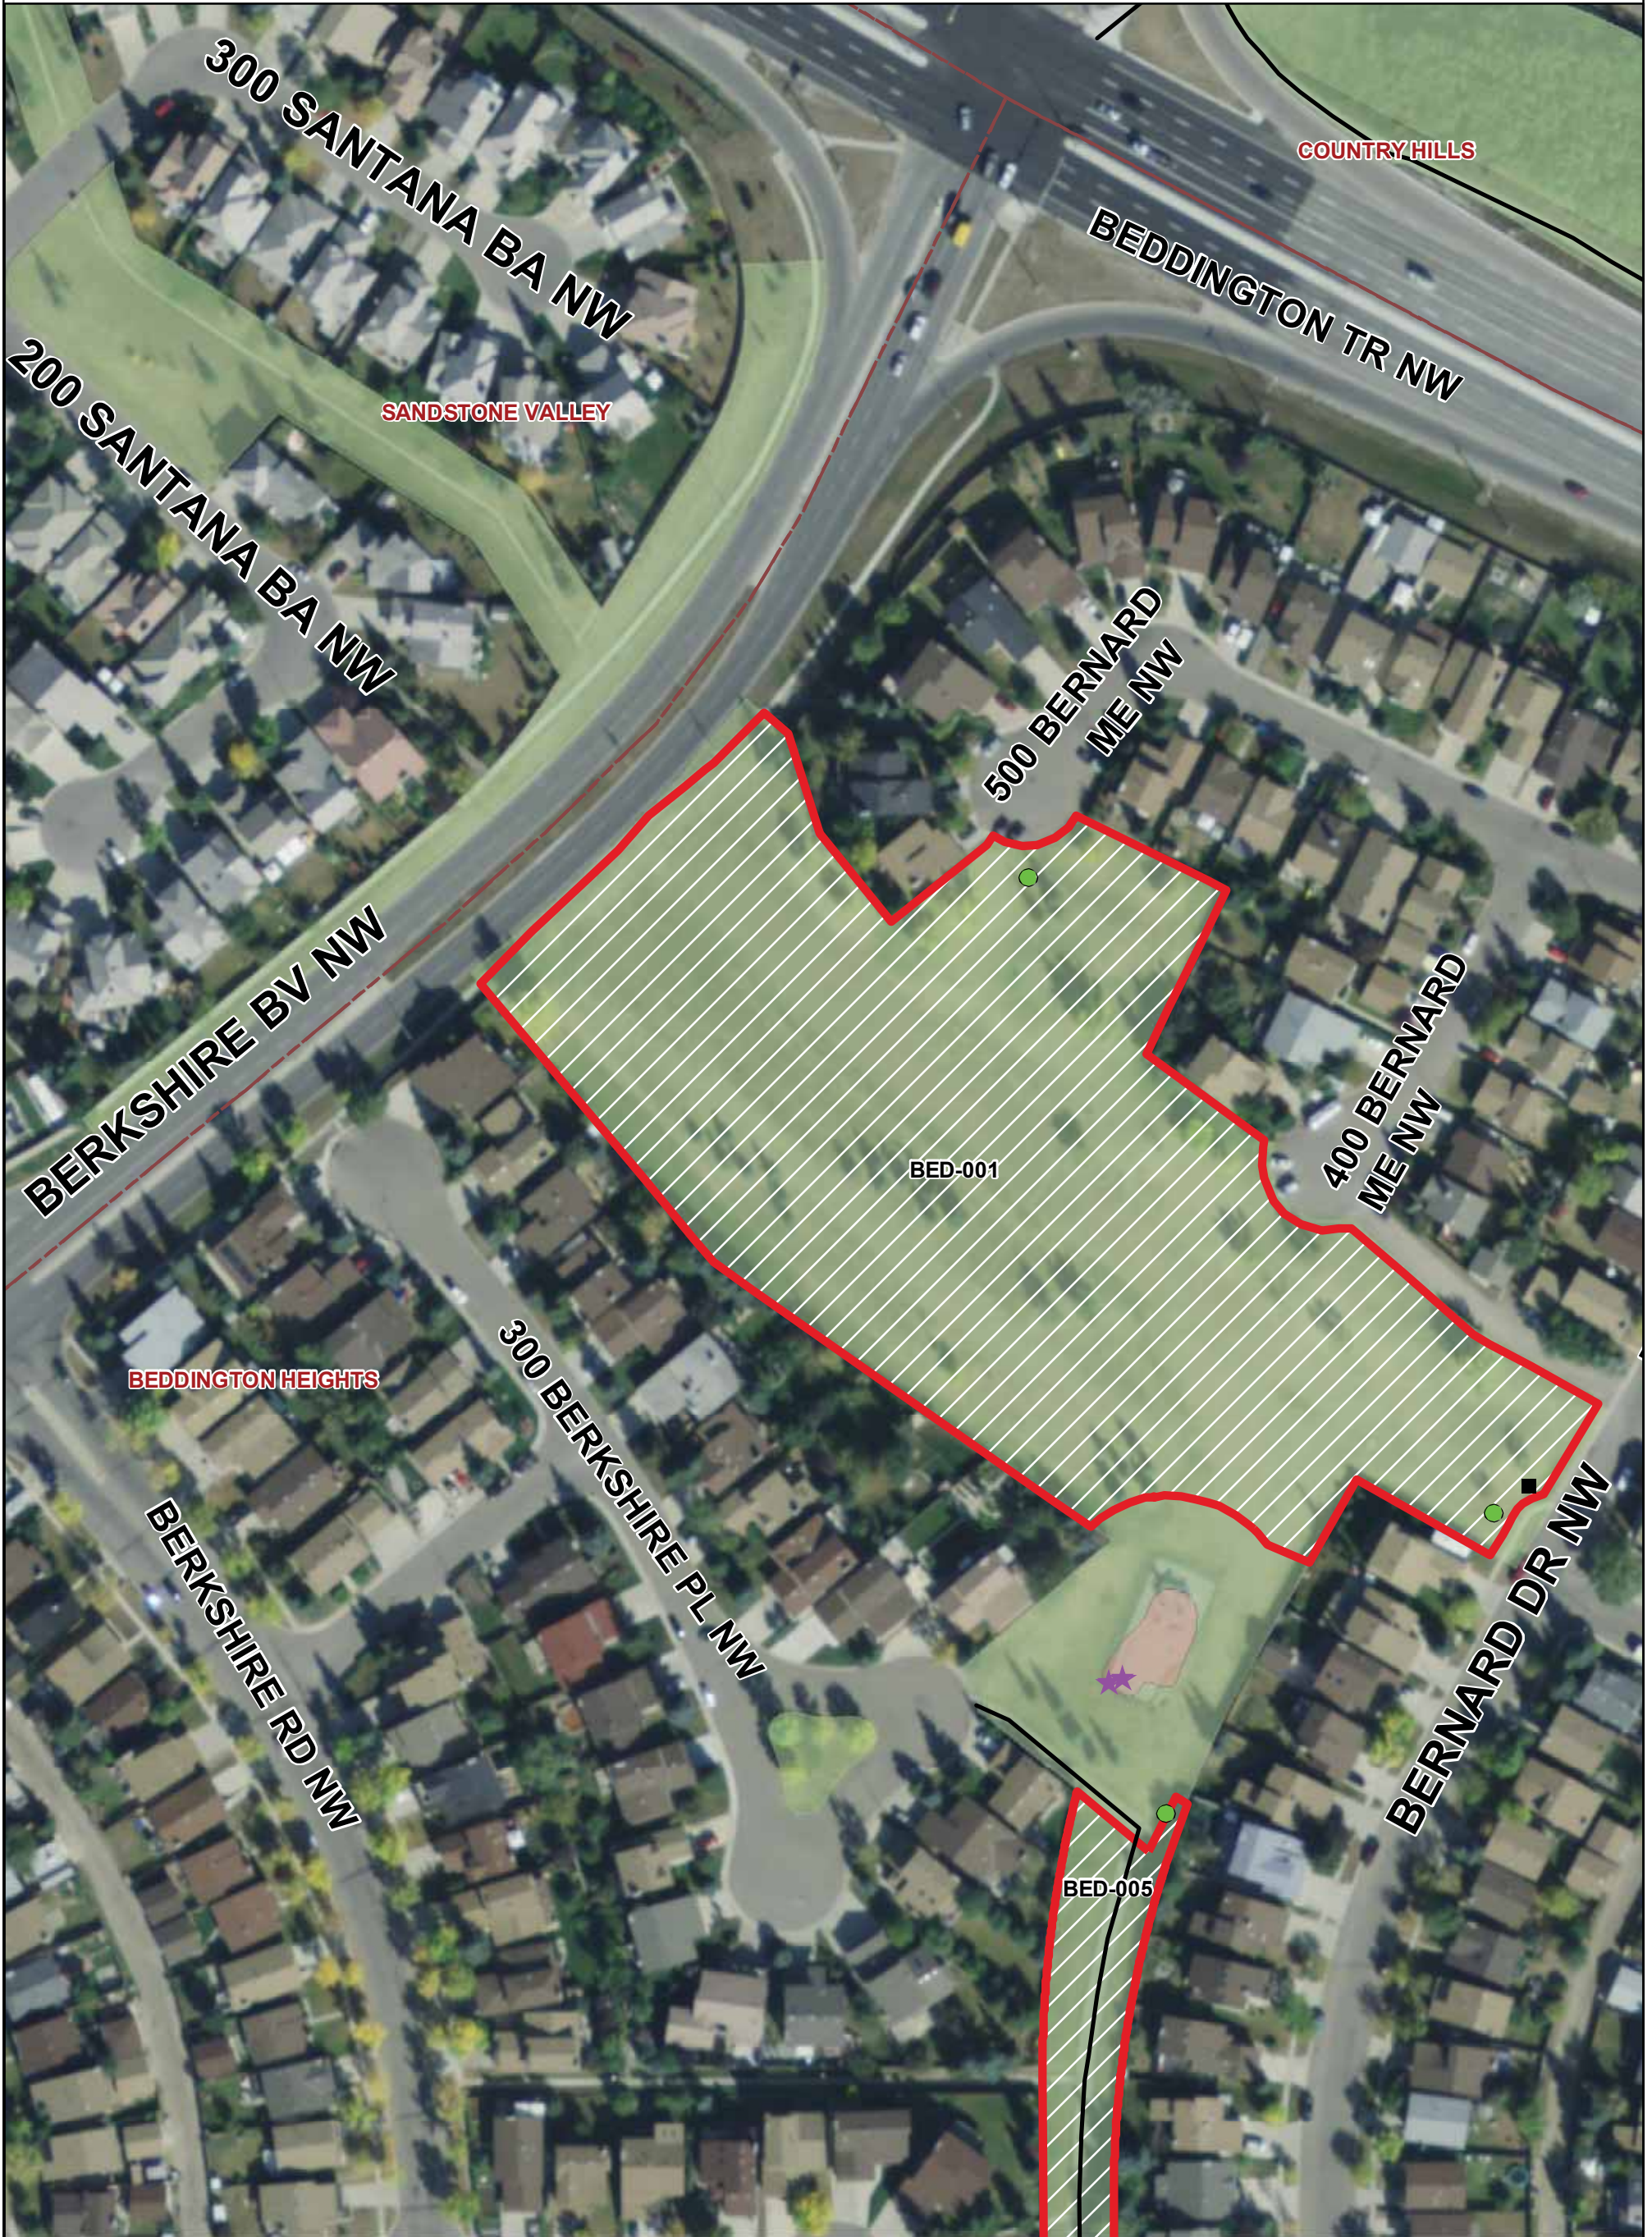

# BEDDINGTON HEIGHTS OFF LEASH AREA (BED-001)

THE CITY OF  
**CALGARY**  
INFRASTRUCTURE &  
INFORMATION SERVICES

THIS MAP WAS PRODUCED BY:  
CITY OF CALGARY PARKS  
COPYRIGHT 2010 The City of Calgary  
ALL RIGHTS RESERVED. NO PART OF THIS MAP MAY BE REPRODUCED IN ANY FORM  
OR BY ANY MEANS WITHOUT THE WRITTEN CONSENT OF THE CITY OF CALGARY  
AND APPROPRIATE LICENCE AGREEMENT. THE CITY OF CALGARY PROVIDES THIS  
INFORMATION IN GOOD FAITH, BUT PROVIDES NO WARRANTY NOR ACCEPTS ANY  
LIABILITY ARISING FROM INCORRECT, INCOMPLETE OR MISLEADING INFORMATION  
OR ITS IMPROPER USE. INFORMATION IS MAINTAINED ON A REGULAR BASIS.  
November 4, 2010  
2010-147-OLA.mxd

## Legend

- |  |                      |  |                 |
|--|----------------------|--|-----------------|
|  | Dog Off Leash Sign   |  | Parking Lot     |
|  | No Dogs Sign         |  | Pathway         |
|  | Garbage Bins         |  | Off Leash Areas |
|  | Chain Link Fence     |  | Golf Course     |
|  | Post and Cable Fence |  | Playground      |
|  |                      |  | Playfields      |

# BEDDINGTON HEIGHTS OFF LEASH AREA (BED-002)

BEDDINGTON HEIGHTS

BERNARD PL NW

BERNARD DR NW

BERNARD WY NW

BERNARD CL NW

BEDDINGTON TR NW

CENTRE ST N

### Legend

- Dog Off Leash Sign
- ★ No Dogs Sign
- Garbage Bins
- Chain Link Fence
- Post and Cable Fence
- P Parking Lot
- Pathway
- Off Leash Areas
- Golf Course
- Playground
- Playfields